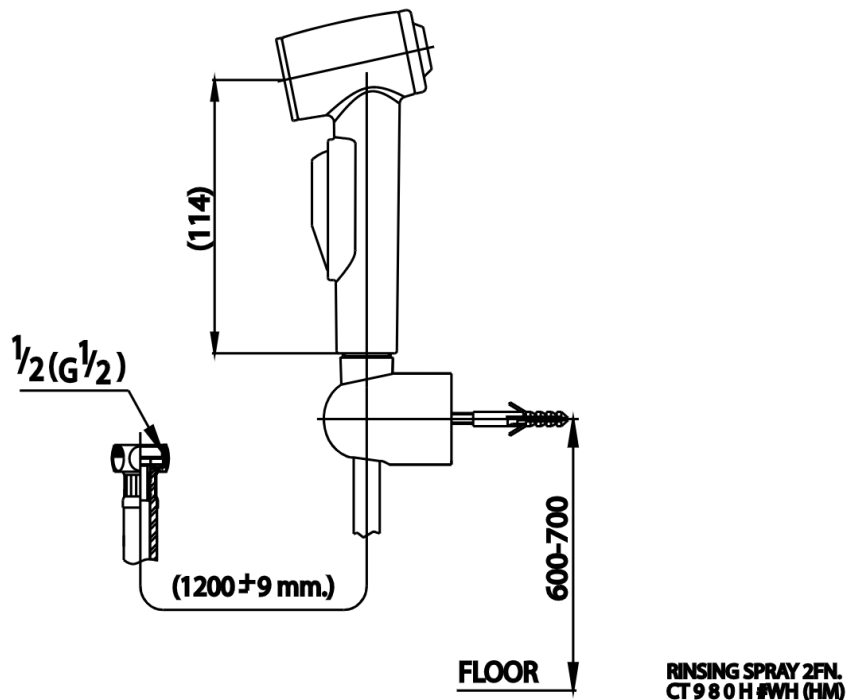

Brand : COTTO, Thailand
Name : Bidet hand spray 2 functions with hose and holder
Item Code : CT980H#WH(HM)
Designer :
Color / Finish: White
Dimensions :

Product info:

- Bidet hand spray (2 functions)
- with hose and holder